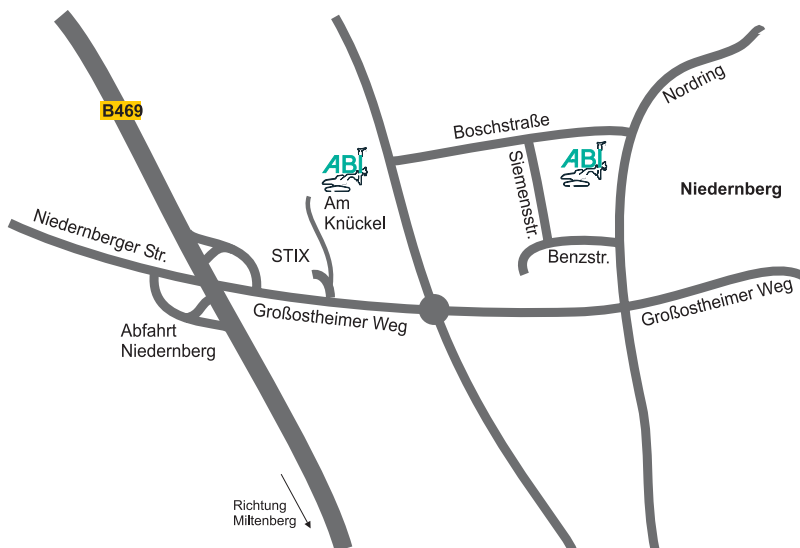

Way description

How to find ABI?

On the highway A3 from Würzburg or Frankfurt coming:

Leave highway A3 from Würzburg or Frankfurt coming at exit 57 Stockstadt and follow direction Miltenberg on B 469. Take exit Niedernberg after about 10km:

Production facilities Am Knüchel 4:

Follow direction Niedernberg on Grossostheimer Weg, after about 150 m turn left and drive about 200 m straight on to reach the ABI facilities.

Management and Sales Boschstraße 8:

follow the road in direction Niedernberg till the roundabout and leave it on the third exit. Take first possible street to your right into Boschstraße. You find us after approx. 200 m on the right side.